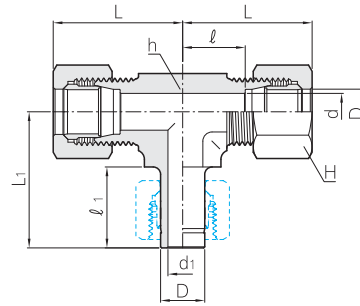

Tube Fittings

Adjustable Branch Tee

BBTA

Part No.	Tube O.D. D	d	d ₁	Width across flat		l	l ₁	Approx.	
				H	H ₁			L	L ₁
BBTA - 10	10	8	6	19	17	16.0	21	34.5	35
BBTA - 12	12	10	8	22	19	17.0	22	35.5	37
BBTA - 15	15	12	10	27	24	24.5	24	44.5	43
BBTA - 16	16	13	11	30	27	24.5	24	44.5	43
BBTA - 18	18	14	12	32	27	24.0	24	44.5	43
BBTA - 20	20	17	14	36	30	25.0	25	45.5	45
BBTA - 22	22	18	14	36	32	25.0	26	46.5	46
BBTA - 25	25	20	17	41	36	26.0	28	49.5	49

Adjustable Run Tee

BRTA

Part No.	Tube O.D. D	d	d ₁	Width across flat		l	l ₁	Approx.	
				h	H			L	L ₁
BRTA - 10	10	8	6	17	19	16.0	21	34.5	35
BRTA - 12	12	10	8	19	22	17.0	22	35.5	37
BRTA - 15	15	12	10	24	27	24.5	24	44.5	43
BRTA - 16	16	13	11	27	30	24.5	24	44.5	43
BRTA - 18	18	14	12	27	32	24.0	24	44.5	43
BRTA - 20	20	17	14	30	36	25.0	25	45.5	45
BRTA - 22	22	18	14	32	36	25.0	26	46.5	46
BRTA - 25	25	20	17	36	41	26.0	28	49.5	49

All dimensions are in millimeters. Dimensions are for reference only, subject to change.