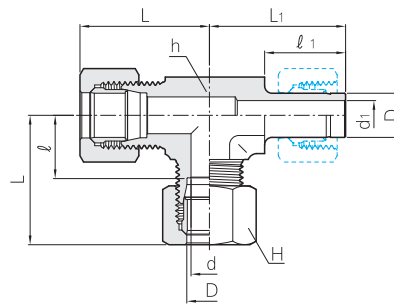

Tube Fittings

Adjustable Branch Tee

BBTA

Part No.	Tube O.D. D	d	d ₁	Width across flat		l	l ₁	Approx.	
				H	H ₁			L	L ₁
BBTA - 10	10	8	6	19	17	16.0	21	34.5	35
BBTA - 12	12	10	8	22	19	17.0	22	35.5	37
BBTA - 15	15	12	10	27	24	24.5	24	44.5	43
BBTA - 16	16	13	11	30	27	24.5	24	44.5	43
BBTA - 18	18	14	12	32	27	24.0	24	44.5	43
BBTA - 20	20	17	14	36	30	25.0	25	45.5	45
BBTA - 22	22	18	14	36	32	25.0	26	46.5	46
BBTA - 25	25	20	17	41	36	26.0	28	49.5	49

Adjustable Run Tee

BRTA

Part No.	Tube O.D. D	d	d ₁	Width across flat		l	l ₁	Approx.	
				h	H			L	L ₁
BRTA - 10	10	8	6	17	19	16.0	21	34.5	35
BRTA - 12	12	10	8	19	22	17.0	22	35.5	37
BRTA - 15	15	12	10	24	27	24.5	24	44.5	43
BRTA - 16	16	13	11	27	30	24.5	24	44.5	43
BRTA - 18	18	14	12	27	32	24.0	24	44.5	43
BRTA - 20	20	17	14	30	36	25.0	25	45.5	45
BRTA - 22	22	18	14	32	36	25.0	26	46.5	46
BRTA - 25	25	20	17	36	41	26.0	28	49.5	49

All dimensions are in millimeters. Dimensions are for reference only, subject to change.