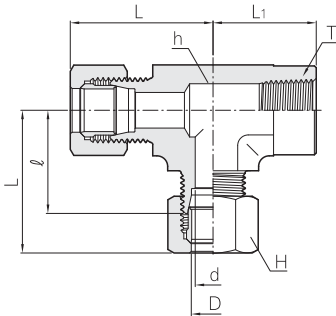

Part No.	Tube O.D.		(PF) T	d	Width across flat		ℓ	Approx.	
	D				h	H		L	L₁
BRTF 08 - 02R	8		1/4	6	19	17	17.0	34.5	24
BRTF 10 - 02R	10		1/4	8	19	19	17.0	35.5	24
BRTF 12 - 02R	12		1/4	10	19	22	17.0	35.5	24
BRTF 12 - 03R	12		3/8	10	24	22	22.0	40.5	29
BRTF 15 - 03R	15		3/8	12	24	27	21.5	41.5	29
BRTF 15 - 04R	15		1/2	12	30	27	25.5	45.5	33
BRTF 16 - 04R	16		1/2	13	30	30	25.5	45.5	33
BRTF 18 - 04R	18		1/2	14	30	32	25.0	45.5	33
BRTF 20 - 06R	20		3/4	17	36	36	28.0	48.5	36
BRTF 22 - 06R	22		3/4	18	36	36	27.0	48.5	36
BRTF 25 - 06R	25		3/4	20	36	41	26.0	49.5	36
BRTF 25 - 08R	25		1	20	46	41	36.0	59.5	46
BRTF 28 - 08R	28		1	22	46	46	36.0	60.0	46
BRTF 30 - 08R	30		1	25	46	46	36.0	60.5	46
BRTF 30 - 10R	30		1 1/4	25	55	46	45.0	69.5	55
BRTF 32 - 10R	32		1 1/4	26	55	50	44.0	69.5	55
BRTF 35 - 10R	35		1 1/4	28	55	55	44.0	72.5	55
BRTF 81 - 02R	1/8	10.5	1/4	8	19	19	17.0	35.5	24
BRTF 82 - 03R	1/4	13.8	3/8	11	24	24	21.5	41.0	29
BRTF 83 - 04R	3/8	17.3	1/2	14	30	32	25.0	45.5	33
BRTF 84 - 06R	1/2	21.7	3/4	18	36	36	27.0	48.5	36
BRTF 85 - 08R	3/4	27.2	1	22	46	46	36.0	60.0	46
BRTF 86 - 10R	1	34.0	1 1/4	28	55	55	44.0	72.5	55

All dimensions are in millimeters. Dimensions are for reference only, subject to change.