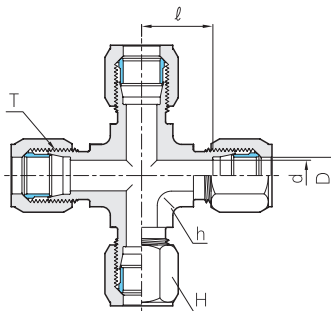

SAE J514 Flareless Tube Fittings

Union Tee

BT

SAE 080401 MS51811

Part No.	Tube O.D D (in)	T Straight Thread Size	d	Width across flat		ℓ
				h	H	
BT - 2T	1/8	5/16 - 24	2.4	11.1	9.5	14.8
BT - 3T	3/16	3/8 - 24	3.2	11.1	11.1	15.2
BT - 4T	1/4	7/16 - 20	5.2	11.1	14.2	16.7
BT - 5T	5/16	1/2 - 20	6.0	14.2	15.8	17.8
BT - 6T	3/8	9/16 - 18	7.0	14.2	17.4	20.4
BT - 8T	1/2	3/4 - 16	10.7	19.1	22.2	24.1
BT - 10T	5/8	7/8 - 14	12.7	22.2	25.4	27.2
BT - 12T	3/4	1 1/16 - 12	16.6	27.0	31.7	31.2
BT - 14T	7/8	1 3/16 - 12	18.0	33.3	34.9	33.3
BT - 16T	1	1 5/16 - 12	22.2	33.3	38.1	33.4
BT - 20T	1 1/4	1 5/8 - 12	27.8	41.2	50.0	37.5
BT - 24T	1 1/2	1 7/8 - 12	34.1	47.6	57.2	39.0

Union Cross

BC

SAE 080501 MS51894

Part No.	Tube O.D D (in)	T Straight Thread Size	d	Width across flat		ℓ
				h	H	
BC - 4T	1/4	7/16 - 20	5.2	11.1	14.2	16.7
BC - 6T	3/8	9/16 - 18	7.2	14.2	17.4	20.4
BC - 8T	1/2	3/4 - 16	10.7	19.1	22.2	24.1
BC - 12T	3/4	1 1/16 - 12	16.7	27.0	31.8	31.2

All dimensions are in millimeters unless otherwise specified. Dimensions are for reference only, subject to change.