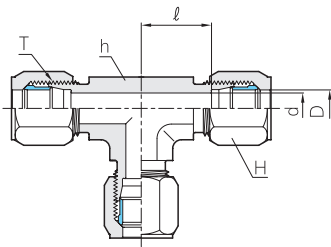

SAE J514 Flareless Tube Fittings

Union Tee

BT

SAE 080401 MS51811

Part No.	Tube O.D D (in)	T Straight Thread Size	d	Width across flat		ℓ
				h	H	
BT - 2T	1/8	5/16 - 24	2.4	11.1	9.5	14.8
BT - 3T	3/16	3/8 - 24	3.2	11.1	11.1	15.2
BT - 4T	1/4	7/16 - 20	5.2	11.1	14.2	16.7
BT - 5T	5/16	1/2 - 20	6.0	14.2	15.8	17.8
BT - 6T	3/8	9/16 - 18	7.0	14.2	17.4	20.4
BT - 8T	1/2	3/4 - 16	10.7	19.1	22.2	24.1
BT - 10T	5/8	7/8 - 14	12.7	22.2	25.4	27.2
BT - 12T	3/4	1 1/16 - 12	16.6	27.0	31.7	31.2
BT - 14T	7/8	1 3/16 - 12	18.0	33.3	34.9	33.3
BT - 16T	1	1 5/16 - 12	22.2	33.3	38.1	33.4
BT - 20T	1 1/4	1 5/8 - 12	27.8	41.2	50.0	37.5
BT - 24T	1 1/2	1 7/8 - 12	34.1	47.6	57.2	39.0

Union Cross

BC

SAE 080501 MS51894

Part No.	Tube O.D D (in)	T Straight Thread Size	d	Width across flat		ℓ
				h	H	
BC - 4T	1/4	7/16 - 20	5.2	11.1	14.2	16.7
BC - 6T	3/8	9/16 - 18	7.2	14.2	17.4	20.4
BC - 8T	1/2	3/4 - 16	10.7	19.1	22.2	24.1
BC - 12T	3/4	1 1/16 - 12	16.7	27.0	31.8	31.2

All dimensions are in millimeters unless otherwise specified. Dimensions are for reference only, subject to change.