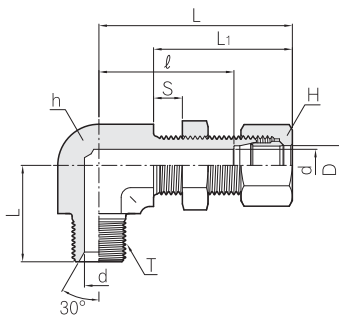

Part No.	Tube O.D. D	(PF) T	d₁	d	Width across flat			l	l₁	Approx.		Panel Hole Drill size	Max Panel thickness S
					h	H	H₁			L	L₁		
BHBLF 08 - 02G	8	1/4	6	6	19	17	19	39.0	26	56.5	42.5	14.5	13
BHBLF 08 - 03G	8	3/8	9	6	19	17	19	39.0	27	56.5	42.5	14.5	13
BHBLF 10 - 02G	10	1/4	6	8	22	19	22	41.0	28	59.5	43.5	16.5	13
BHBLF 10 - 03G	10	3/8	9	8	22	19	22	41.0	29	59.5	43.5	16.5	13
BHBLF 10 - 04G	10	1/2	12	8	24	19	22	42.0	33	60.5	43.5	16.5	13
BHBLF 12 - 02G	12	1/4	6	10	24	22	24	42.0	30	60.5	43.5	18.5	13
BHBLF 12 - 03G	12	3/8	9	10	24	22	24	42.0	30	60.5	43.5	18.5	13
BHBLF 12 - 04G	12	1/2	10	10	24	22	24	42.0	33	60.5	43.5	18.5	13
BHBLF 15 - 03G	15	3/8	9	12	27	27	27	49.5	33	69.5	49.5	22.5	15
BHBLF 15 - 04G	15	1/2	12	12	27	27	27	49.5	36	69.5	49.5	22.5	15
BHBLF 16 - 03G	16	3/8	9	13	30	30	30	51.5	34	71.5	49.5	24.5	15
BHBLF 16 - 04G	16	1/2	12	13	30	30	30	51.5	37	71.5	49.5	24.5	15
BHBLF 18 - 04G	18	1/2	12	14	32	32	32	55.0	37	75.5	51.5	26.5	15
BHBLF 20 - 06G	20	3/4	16	16	32	36	32	57.0	40	77.5	51.5	28.5	15
BHBLF 22 - 04G	22	1/2	12	18	36	36	36	56.0	40	77.5	51.5	30.5	15
BHBLF 22 - 06G	22	3/4	16	18	36	36	36	56.0	40	77.5	51.5	30.5	15
BHBLF 25 - 06G	25	3/4	16	20	41	41	41	58.0	43	81.5	52.5	35.5	15
BHBLF 25 - 08G	25	1	20	20	41	41	41	58.0	43	81.5	52.5	35.5	15
BHBLF 28 - 06G	28	3/4	16	22	46	46	46	64.0	48	88.0	55.0	38.5	15
BHBLF 28 - 08G	28	1	22	22	46	46	46	64.0	48	88.0	55.0	38.5	15
BHBLF 30 - 06G	30	3/4	16	25	46	46	46	64.0	48	88.5	55.5	40.5	15
BHBLF 30 - 08G	30	1	22	25	46	46	46	64.0	48	88.5	55.5	40.5	15

All dimensions are in millimeters. Dimensions are for reference only, subject to change.