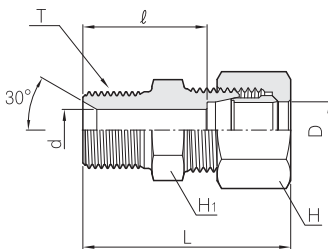

Hose Female Union BHUF

Part No.	Tube O.D. D	(PF) T	d	Width across flat		ℓ	Approx. L
				H	H₁		
BHUF 08 - 02G	8	1/4	6	17	17	26.0	43.5
BHUF 08 - 03G	8	3/8	6	17	19	27.0	44.5
BHUF 10 - 02G	10	1/4	6	19	17	26.0	44.5
BHUF 10 - 03G	10	3/8	8	19	19	27.0	45.5
BHUF 10 - 04G	10	1/2	8	19	22	31.0	49.5
BHUF 12 - 02G	12	1/4	6	22	19	26.0	44.5
BHUF 12 - 03G	12	3/8	9	22	19	27.0	45.5
BHUF 12 - 04G	12	1/2	10	22	22	31.0	49.5
BHUF 15 - 03G	15	3/8	9	27	24	29.5	49.5
BHUF 15 - 04G	15	1/2	12	27	24	32.5	52.5
BHUF 16 - 03G	16	3/8	9	30	27	29.5	49.5
BHUF 16 - 04G	16	1/2	12	30	27	32.5	52.5
BHUF 18 - 04G	18	1/2	12	32	27	32.0	52.5
BHUF 20 - 06G	20	3/4	16	36	30	35.0	55.5
BHUF 22 - 04G	22	1/2	12	36	32	33.0	54.5
BHUF 22 - 06G	22	3/4	16	36	32	34.0	55.5
BHUF 25 - 06G	25	3/4	16	41	36	34.0	57.5
BHUF 25 - 08G	25	1	20	41	36	36.0	59.5
BHUF 28 - 06G	28	3/4	16	46	41	36.0	60.0
BHUF 28 - 08G	28	1	22	46	41	38.0	62.0
BHUF 30 - 06G	30	3/4	16	46	41	36.0	60.5
BHUF 30 - 08G	30	1	22	46	41	38.0	62.5
BHUF 32 - 08G	32	1	22	50	46	38.0	63.5
BHUF 32 - 10G	32	1 1/4	28	50	46	44.0	69.5
BHUF 38 - 12G	38	1 1/2	32	60	50	45.0	76.5
BHUF 40 - 12G	40	1 1/2	32	60	55	50.0	81.5
BHUF 50 - 16G	50	2	40	75	65	58.0	91.5

All dimensions are in millimeters. Dimensions are for reference only, subject to change.