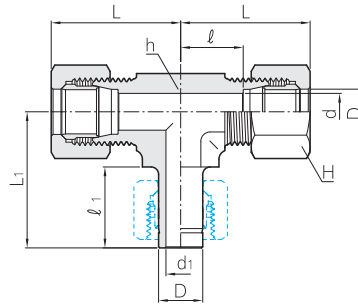

Tube Fittings

Adjustable Branch Tee

BBTA

Part No.	Tube O.D. D	d	d ₁	Width across flat		l	l ₁	Approx.	
				H	H ₁			L	L ₁
BBTA - 10	10	8	6	19	17	16.0	21	34.5	35
BBTA - 12	12	10	8	22	19	17.0	22	35.5	37
BBTA - 15	15	12	10	27	24	24.5	24	44.5	43
BBTA - 16	16	13	11	30	27	24.5	24	44.5	43
BBTA - 18	18	14	12	32	27	24.0	24	44.5	43
BBTA - 20	20	17	14	36	30	25.0	25	45.5	45
BBTA - 22	22	18	14	36	32	25.0	26	46.5	46
BBTA - 25	25	20	17	41	36	26.0	28	49.5	49

Adjustable Run Tee

BRTA

Part No.	Tube O.D. D	d	d ₁	Width across flat		l	l ₁	Approx.	
				h	H			L	L ₁
BRTA - 10	10	8	6	17	19	16.0	21	34.5	35
BRTA - 12	12	10	8	19	22	17.0	22	35.5	37
BRTA - 15	15	12	10	24	27	24.5	24	44.5	43
BRTA - 16	16	13	11	27	30	24.5	24	44.5	43
BRTA - 18	18	14	12	27	32	24.0	24	44.5	43
BRTA - 20	20	17	14	30	36	25.0	25	45.5	45
BRTA - 22	22	18	14	32	36	25.0	26	46.5	46
BRTA - 25	25	20	17	36	41	26.0	28	49.5	49

All dimensions are in millimeters. Dimensions are for reference only, subject to change.