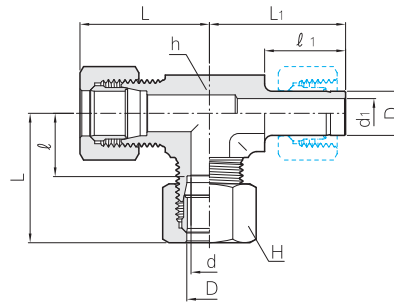

Tube Fittings

Adjustable Branch Tee

BBTA

Part No.	Tube O.D. D	d	d ₁	Width across flat		l	l ₁	Approx.	
				H	H ₁			L	L ₁
BBTA - 10	10	8	6	19	17	16.0	21	34.5	35
BBTA - 12	12	10	8	22	19	17.0	22	35.5	37
BBTA - 15	15	12	10	27	24	24.5	24	44.5	43
BBTA - 16	16	13	11	30	27	24.5	24	44.5	43
BBTA - 18	18	14	12	32	27	24.0	24	44.5	43
BBTA - 20	20	17	14	36	30	25.0	25	45.5	45
BBTA - 22	22	18	14	36	32	25.0	26	46.5	46
BBTA - 25	25	20	17	41	36	26.0	28	49.5	49

Adjustable Run Tee

BRTA

Part No.	Tube O.D. D	d	d ₁	Width across flat		l	l ₁	Approx.	
				h	H			L	L ₁
BRTA - 10	10	8	6	17	19	16.0	21	34.5	35
BRTA - 12	12	10	8	19	22	17.0	22	35.5	37
BRTA - 15	15	12	10	24	27	24.5	24	44.5	43
BRTA - 16	16	13	11	27	30	24.5	24	44.5	43
BRTA - 18	18	14	12	27	32	24.0	24	44.5	43
BRTA - 20	20	17	14	30	36	25.0	25	45.5	45
BRTA - 22	22	18	14	32	36	25.0	26	46.5	46
BRTA - 25	25	20	17	36	41	26.0	28	49.5	49

All dimensions are in millimeters. Dimensions are for reference only, subject to change.