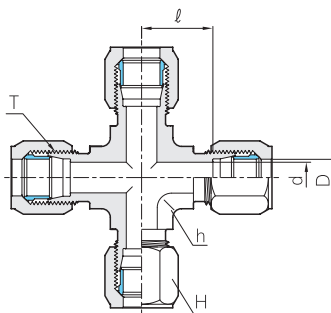

SAE J514 Flareless Tube Fittings

Union Tee

BT

SAE 080401 MS51811

Part No.	Tube O.D D (in)	T Straight Thread Size	d	Width across flat		ℓ
				h	H	
BT - 2T	1/8	5/16 - 24	2.4	11.1	9.5	14.8
BT - 3T	3/16	3/8 - 24	3.2	11.1	11.1	15.2
BT - 4T	1/4	7/16 - 20	5.2	11.1	14.2	16.7
BT - 5T	5/16	1/2 - 20	6.0	14.2	15.8	17.8
BT - 6T	3/8	9/16 - 18	7.0	14.2	17.4	20.4
BT - 8T	1/2	3/4 - 16	10.7	19.1	22.2	24.1
BT - 10T	5/8	7/8 - 14	12.7	22.2	25.4	27.2
BT - 12T	3/4	1 1/16 - 12	16.6	27.0	31.7	31.2
BT - 14T	7/8	1 3/16 - 12	18.0	33.3	34.9	33.3
BT - 16T	1	1 5/16 - 12	22.2	33.3	38.1	33.4
BT - 20T	1 1/4	1 5/8 - 12	27.8	41.2	50.0	37.5
BT - 24T	1 1/2	1 7/8 - 12	34.1	47.6	57.2	39.0

Union Cross

BC

SAE 080501 MS51894

Part No.	Tube O.D D (in)	T Straight Thread Size	d	Width across flat		ℓ
				h	H	
BC - 4T	1/4	7/16 - 20	5.2	11.1	14.2	16.7
BC - 6T	3/8	9/16 - 18	7.2	14.2	17.4	20.4
BC - 8T	1/2	3/4 - 16	10.7	19.1	22.2	24.1
BC - 12T	3/4	1 1/16 - 12	16.7	27.0	31.8	31.2

All dimensions are in millimeters unless otherwise specified. Dimensions are for reference only, subject to change.