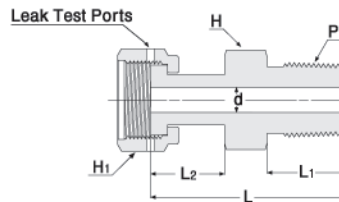

Plugs

Seals a ZCO gland and female nut.

Part Number	ZCO Size in	L	L ₁	H Hex Flat
		in. (mm)		
H-ZCOP - 4	1/4	0.77(19.56)	0.47(11.94)	5/8"
H-ZCOP - 8	1/2	0.89(22.61)	0.56(14.22)	15/16"
H-ZCOP - 12	3/4	0.99(25.15)	0.56(14.22)	1-5/16"
H-ZCOP - 16	1	1.02(25.91)	0.56(14.22)	1-5/8"

Swivel Male Connector

Converts female NPT thread to ZCO O-ring face seal.

Part Number	ZCO Size in	P Male NPT	d	L	L ₁	L ₂	H Hex Flat	H ₁ Hex Flat	Working Pressure	
			in. (mm)						psig	bar
H-ZCOSMC 4- 4N	1/4	1/4"	0.18(4.57)	1.59(40.39)	0.56(14.22)	0.72(18.29)	9/16"	11/16"	9800	670
H-ZCOSMC 8- 6N	1/2	3/8"	0.40(10.16)	1.67(42.42)	0.56(14.22)	0.78(19.81)	11/16"	1"	5600	380
H-ZCOSMC 8- 8N	1/2	1/2"	0.40(10.16)	1.87(47.50)	0.75(19.05)	0.79(20.07)	7/8"	1"	5600	380
H-ZCOSMC12-12N	3/4	3/4"	0.62(15.75)	2.03(51.56)	0.75(19.05)	0.94(23.88)	1-1/16"	1-1/2"	3900	260
H-ZCOSMC16-16N	1	1"	0.87(22.10)	2.36(59.94)	0.94(23.88)	0.98(24.89)	1-3/8"	1-3/4"	2900	190

Swivel SAE/MS Connector

Converts SAE/MS straight thread boss to ZCO O-ring face seal.

Part Number	ZCO Size in	S Straight Thread Size	d	L	L ₁	L ₂	H Hex Flat	H ₁ Hex Flat	O-ring Uniform size Number	Working Pressure	
			in. (mm)							psig	bar
H-ZCOSSC 4- 4U	1/4	7/16-20	0.18(4.57)	1.54(39.12)	0.36(9.14)	0.77(19.56)	9/16"	11/16"	-904	4500	310
H-ZCOSSC 8- 6U	1/2	9/16-18	0.40(10.16)	1.64(41.66)	0.39(9.91)	0.81(20.57)	11/16"	1"	-906	4500	310
H-ZCOSSC 8- 8U	1/2	3/4-16	0.40(10.16)	1.71(43.43)	0.44(11.18)	0.81(20.57)	7/8"	1"	-908	4500	310
H-ZCOSSC12-12U	3/4	1-1/16-12	0.62(15.75)	2.07(52.58)	0.59(14.99)	0.94(23.88)	1-1/4"	1-1/2"	-912	3600	240
H-ZCOSSC16-16U	1	1-5/16-12	0.87(22.10)	2.17(55.12)	0.59(14.99)	0.98(24.89)	1-1/2"	1-3/4"	-916	2900	190