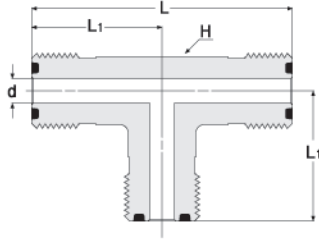

Hy-Lok ZCO O-Ring Face Seal Fittings

Tee

Connects ZCO glands.

Part Number	ZCO Size in	d	L	L ₁	H Wrench Flat	Working Pressure	
		in. (mm)				psig	bar
H-ZCOTA - 4	1/4	0.18 (4.57)	1.92 (48.79)	0.96 (24.38)	1/2"	14300	980
H-ZCOTA - 8	1/2	0.40 (10.16)	2.52 (64.00)	1.26 (32.00)	13/16"	11100	760
H-ZCOTA - 12	3/4	0.62 (15.75)	2.96 (75.18)	1.48 (37.59)	1-1/4"	10900	750
H-ZCOTA - 16	1	0.87 (22.10)	3.12 (79.25)	1.56 (39.62)	1-11/16"	8800	600

Plugs

Seals a ZCO gland and female nut.

Part Number	ZCO Size in	L	L ₁	H Hex Flat
		in. (mm)		
H-ZCOP - 4	1/4	0.77(19.56)	0.47(11.94)	5/8"
H-ZCOP - 8	1/2	0.89(22.61)	0.56(14.22)	15/16"
H-ZCOP - 12	3/4	0.99(25.15)	0.56(14.22)	1-5/16"
H-ZCOP - 16	1	1.02(25.91)	0.56(14.22)	1-5/8"

Swivel Male Connector

Converts female NPT thread to ZCO O-ring face seal.

Part Number	ZCO Size in	P Male NPT	d	L	L ₁	L ₂	H Hex Flat	H ₁ Hex Flat	Working Pressure	
			in. (mm)						psig	bar
H-ZCOSMC 4- 4N	1/4	1/4"	0.18(4.57)	1.59(40.39)	0.56(14.22)	0.72(18.29)	9/16"	11/16"	9800	670
H-ZCOSMC 8- 6N	1/2	3/8"	0.40(10.16)	1.67(42.42)	0.56(14.22)	0.78(19.81)	11/16"	1"	5600	380
H-ZCOSMC 8- 8N	1/2	1/2"	0.40(10.16)	1.87(47.50)	0.75(19.05)	0.79(20.07)	7/8"	1"	5600	380
H-ZCOSMC12-12N	3/4	3/4"	0.62(15.75)	2.03(51.56)	0.75(19.05)	0.94(23.88)	1-1/16"	1-1/2"	3900	260
H-ZCOSMC16-16N	1	1"	0.87(22.10)	2.36(59.94)	0.94(23.88)	0.98(24.89)	1-3/8"	1-3/4"	2900	190