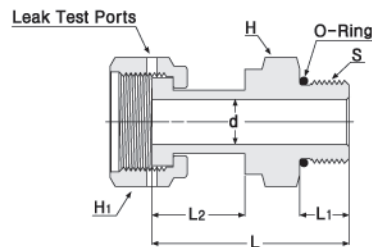

Plugs

Seals a ZCO gland and female nut.

Part Number	ZCO Size in	L	L ₁	H Hex Flat
		in. (mm)		
H-ZCOP - 4	1/4	0.77(19.56)	0.47(11.94)	5/8"
H-ZCOP - 8	1/2	0.89(22.61)	0.56(14.22)	15/16"
H-ZCOP - 12	3/4	0.99(25.15)	0.56(14.22)	1-5/16"
H-ZCOP - 16	1	1.02(25.91)	0.56(14.22)	1-5/8"

Swivel Male Connector

Converts female NPT thread to ZCO O-ring face seal.

Part Number	ZCO Size in	P Male NPT	d	L	L ₁	L ₂	H Hex Flat	H ₁ Hex Flat	Working Pressure	
			in. (mm)						psig	bar
H-ZCOSMC 4- 4N	1/4	1/4"	0.18(4.57)	1.59(40.39)	0.56(14.22)	0.72(18.29)	9/16"	11/16"	9800	670
H-ZCOSMC 8- 6N	1/2	3/8"	0.40(10.16)	1.67(42.42)	0.56(14.22)	0.78(19.81)	11/16"	1"	5600	380
H-ZCOSMC 8- 8N	1/2	1/2"	0.40(10.16)	1.87(47.50)	0.75(19.05)	0.79(20.07)	7/8"	1"	5600	380
H-ZCOSMC12-12N	3/4	3/4"	0.62(15.75)	2.03(51.56)	0.75(19.05)	0.94(23.88)	1-1/16"	1-1/2"	3900	260
H-ZCOSMC16-16N	1	1"	0.87(22.10)	2.36(59.94)	0.94(23.88)	0.98(24.89)	1-3/8"	1-3/4"	2900	190

Swivel SAE/MS Connector

Converts SAE/MS straight thread boss to ZCO O-ring face seal.

Part Number	ZCO Size in	S Straight Thread Size	d	L	L ₁	L ₂	H Hex Flat	H ₁ Hex Flat	O-ring Uniform size Number	Working Pressure	
			in. (mm)							psig	bar
H-ZCOSSC 4- 4U	1/4	7/16-20	0.18(4.57)	1.54(39.12)	0.36(9.14)	0.77(19.56)	9/16"	11/16"	-904	4500	310
H-ZCOSSC 8- 6U	1/2	9/16-18	0.40(10.16)	1.64(41.66)	0.39(9.91)	0.81(20.57)	11/16"	1"	-906	4500	310
H-ZCOSSC 8- 8U	1/2	3/4-16	0.40(10.16)	1.71(43.43)	0.44(11.18)	0.81(20.57)	7/8"	1"	-908	4500	310
H-ZCOSSC12-12U	3/4	1-1/16-12	0.62(15.75)	2.07(52.58)	0.59(14.99)	0.94(23.88)	1-1/4"	1-1/2"	-912	3600	240
H-ZCOSSC16-16U	1	1-5/16-12	0.87(22.10)	2.17(55.12)	0.59(14.99)	0.98(24.89)	1-1/2"	1-3/4"	-916	2900	190